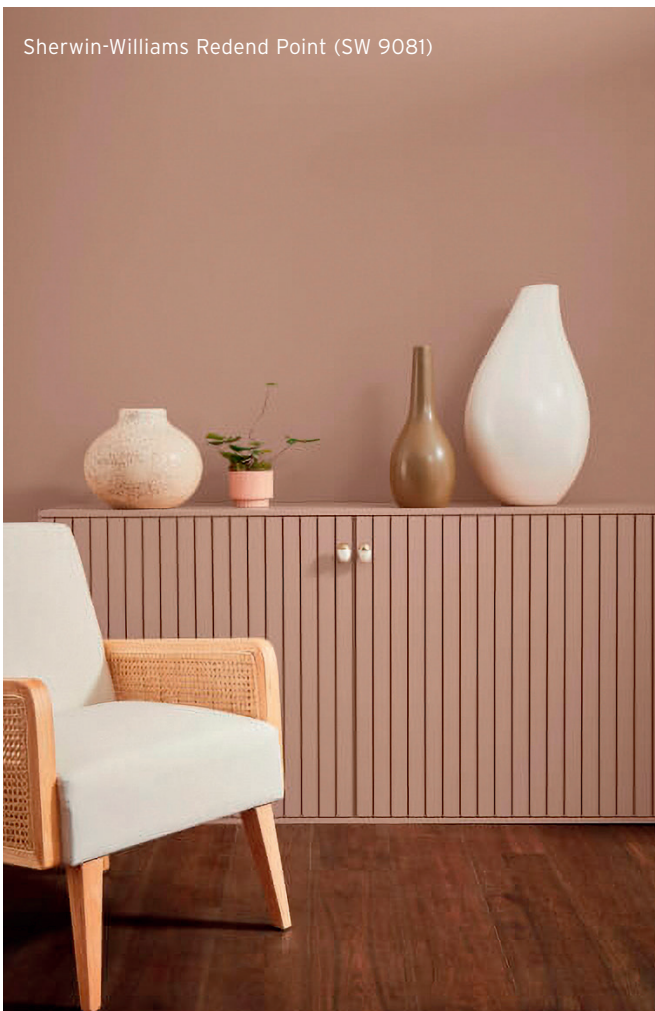

PPG Vining Ivy (PPG 1148-6)

Sherwin-Williams Redend Point (SW 9081)

Excitement and warmth are the other emotions that Raspberry Blush triggers, due to the red-orange shades. It expresses self-confidence while providing a sense of security. Raspberry Blush stimulates conversation while in the comforts of a living room setting.

Raspberry Blush is also inviting, much like a natural coral reef and creates a place for others to gather. It downplays individuality and promotes team unity. In a conference room, it encourages engagement among peers.

PPG Vining Ivy (PPG 1148-6)

Vining Ivy is a teal color that is both reliable and predictable. During a time when working from home and Zoom meetings are acceptable norms, this color promotes open communication with others while maintaining control of its surroundings. Using Vining Ivy in a home office or study works well to symbolize its individuality.

Objectivity and logical reasoning are the other functions that Vining Ivy promotes. It creates a sense of clarity and stimulates rational and responsible decisions. An office setting is an ideal environment for the use of this color.

Vining Ivy characterizes its teal color with the depths of the sea. It combines the calming effects of blue with the renewal aspects of green to create a sense of relaxation and rejuvenation. In a bedroom, Vining Ivy offers a space of tranquility.

Sherwin-Williams Redend Point (SW 9081)

Redend Point is a blush-beige that utilizes the earth tone colors of nature. Its neutrality enables it to work well with others to create a welcoming atmosphere. Envision using Redend Point in a foyer when greeting your guests.

Redend Point associates itself with a sense of warmth. It also creates a cozy and comforting background. A family room would be another place to take advantage of this soothing color.

If “less is more” characterizes who you are, then Redend Point is your color. It takes the minimalist perspective that simplicity can exist even in a fast-paced society. Redend Point works well in any space when you feel like unplugging from the rest of the world.

For some, color has a personality. It defines our emotions, thoughts and even actions at times. The way we interpret and utilize it plays a role in our daily lives. Color is all around us; it is part of nature. We should learn to embrace color for all the benefits that it offers. ❖

Sheldon Ibara is business development manager at JD Painting & Decorating Inc. jdpainting.com